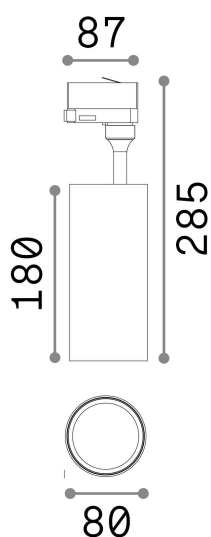

## Technical - Spotlights and Tracks

<b>Ean</b>	8021696189703
<b>Item</b>	SMILE 30W CRI80 24° 3000K BK
<b>Installation</b>	Spotlights and Tracks
<b>Guarantee</b>	5 years
<b>Gross weight</b>	0.87 kg
<b>Volume</b>	0.005011 m <sup>3</sup>

## Technical info

<b>Net weight</b>	0.87 kg
<b>Insulation class</b>	II
<b>Protection index</b>	IP20
<b>Compliance</b>	CE
<b>Operating temperature</b>	0° ~ +40 °C
<b>Dimmer</b>	NO, On-Off
<b>Power output</b>	220-240 V AC 50/60 Hz
<b>Power supply</b>	In-built, included Replaceable (by qualified operators only), electronic, tridonic
<b>Load resistance</b>	IK06
<b>Adjustability</b>	vert. 0°-90° , orizz. 0°-350°
<b>Accessories not included</b>	Honeycomb or Elliptical filter, Single connection on-off, Link on-off profile

## Source info

<b>Integrated source</b>	Integrated LED module
<b>Replaceable source</b>	Replaceable (by qualified operators only)
<b>Power</b>	30 W
<b>Emission</b>	Direct
<b>Max consumption</b>	max 30,00 W
<b>Features LED</b>	LED COB PHILIPS
<b>CCT LED</b>	3000 K
<b>Duration LED (t. 25°C)</b>	50000 h
<b>CRI</b>	> 80
<b>Light beam</b>	24°
<b>Light beam flux</b>	4000 lm
<b>Useful light flux</b>	3410 lm